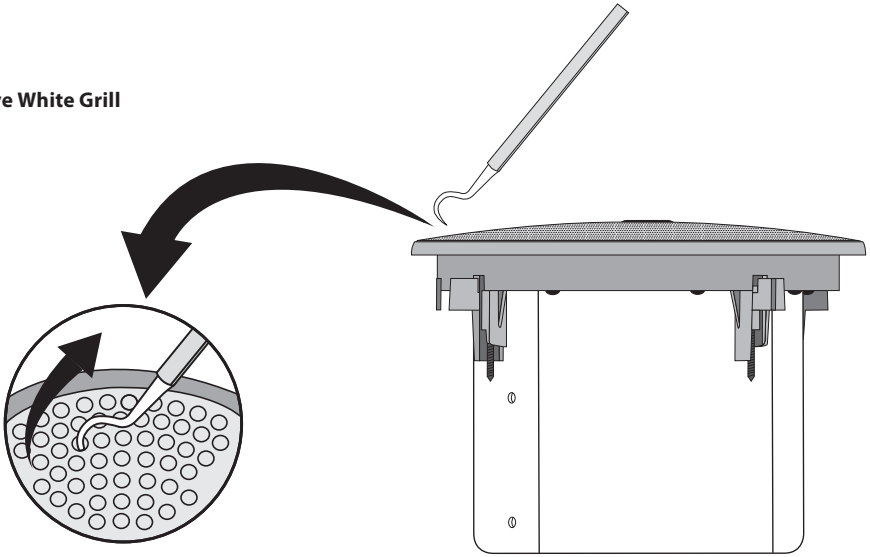

EUROCOM ST Series Black Speaker Grill Sheet ST2600-BG/ST2400-BG/ST208S-BG

Remove White Grill

Do Not Use Screwdriver

Install Black Grill