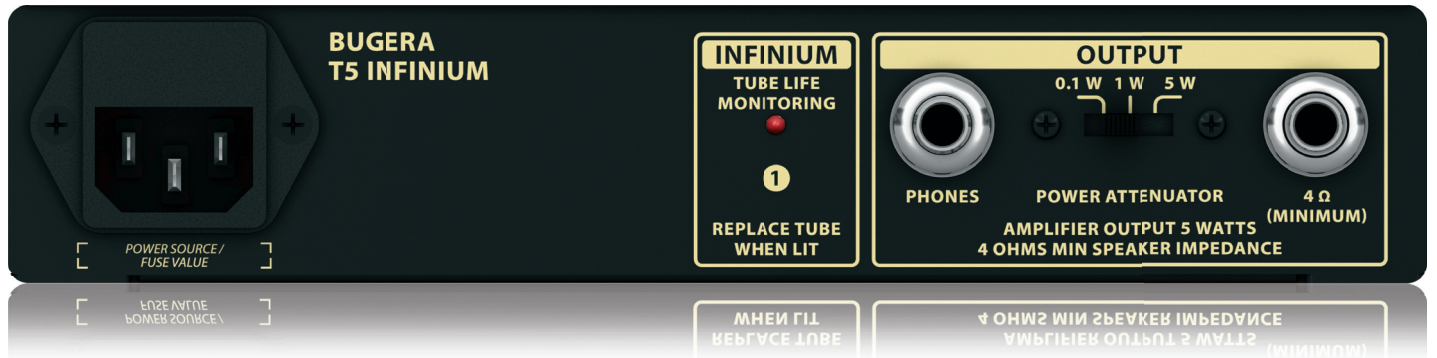

Guitar Head Amplifiers

T5 INFINIUM

5-Watt Cage-Style Tube Amplifier Head with INFINIUM Tube Life Multiplier and Reverb

For service, support or more information contact the BUGERA location nearest you:

Europe
MUSIC Group Services UK
Tel: +44 156 273 2290
Email: CARE@music-group.com

USA/Canada
MUSIC Group Services NV Inc.
Tel: +1 702 800 8290
Email: CARE@music-group.com

Japan
MUSIC Group Services JP K.K.
Tel: +81 3 6231 0454
Email: CARE@music-group.com

MUSIC Group accepts no liability for any loss which may be suffered by any person who relies either wholly or in part upon any description, photograph, or statement contained herein. Technical specifications, appearances and other information are subject to change without notice. All trademarks are the property of their respective owners. MIDAS, KLARK TEKNIK, LAB GRUPPEN, LAKE, TANNOY, TURBOSOUND, TC ELECTRONIC, TC HELICON, BEHRINGER, BUGERA and DDA are trademarks or registered trademarks of MUSIC Group IP Ltd.
© MUSIC Group IP Ltd. 2016 All rights reserved.