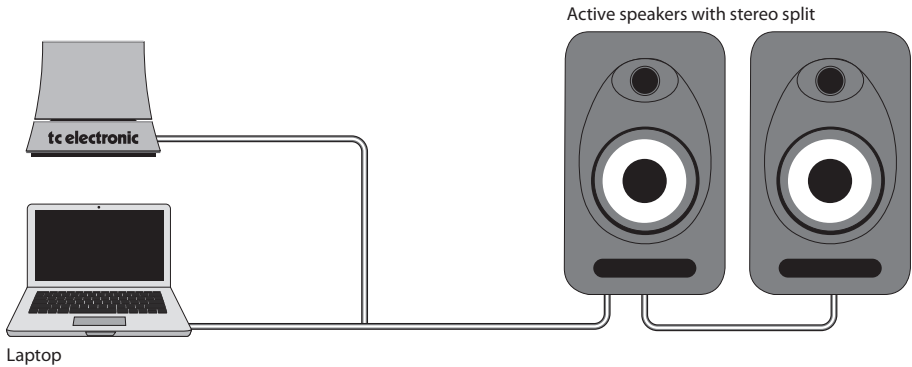

# LEVEL PILOT C

Desktop Speaker Volume Controller with 1/8" Connectivity

### Connectors

Input	1/8", stereo unbalanced
Output	1/8", stereo unbalanced
Cable	Y-split cable, 1 m (source), 2 m (speakers)