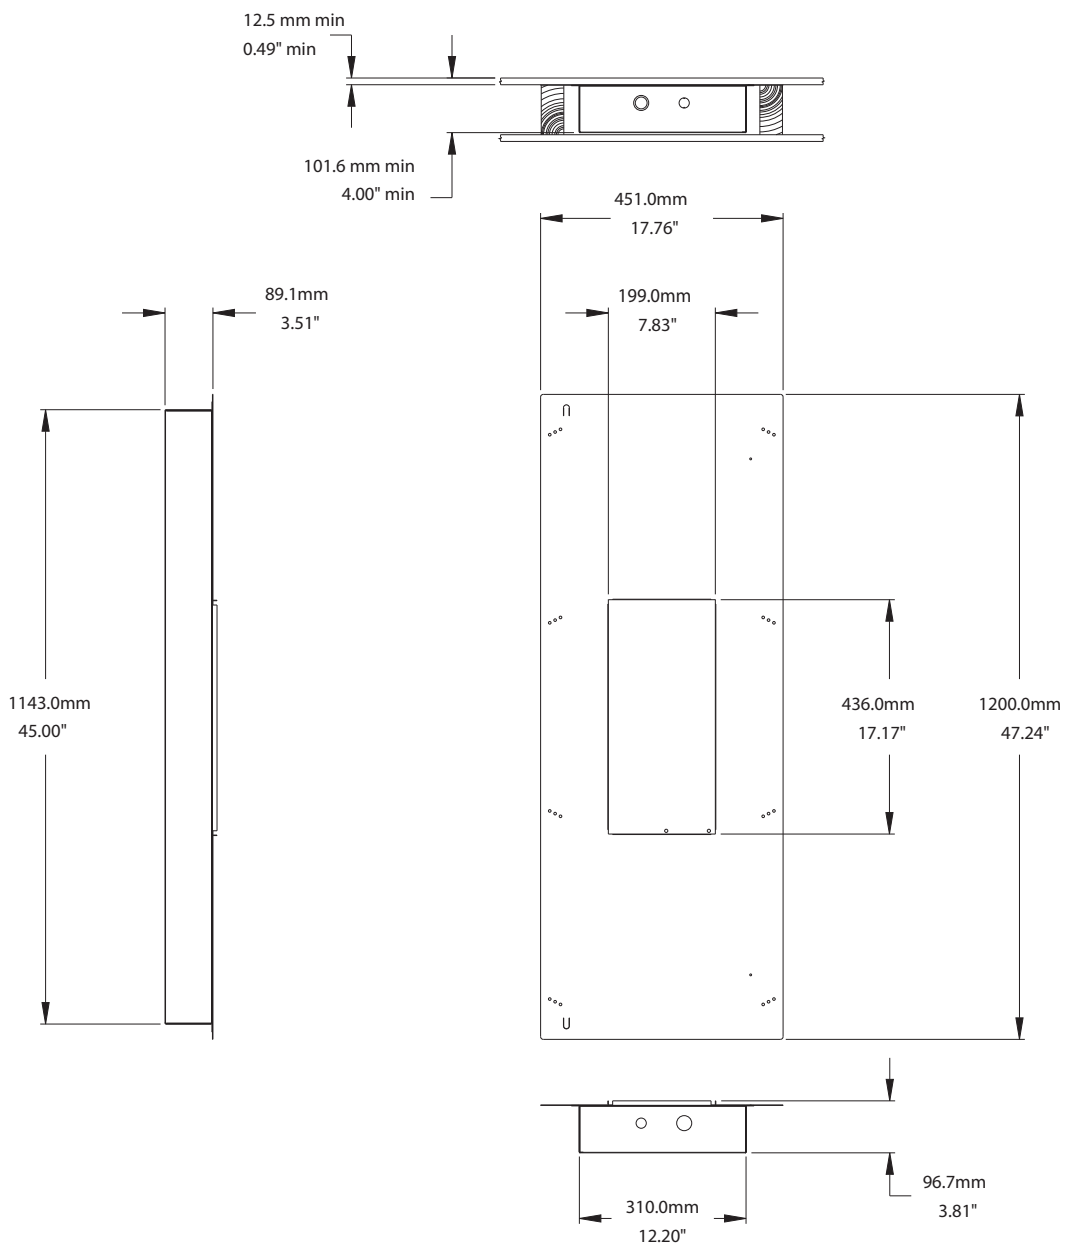

iW 62 BACKCAN

Pre-Install Back Can for iW 62DS and
iW 62S In-Wall Loudspeakers

Dimensions