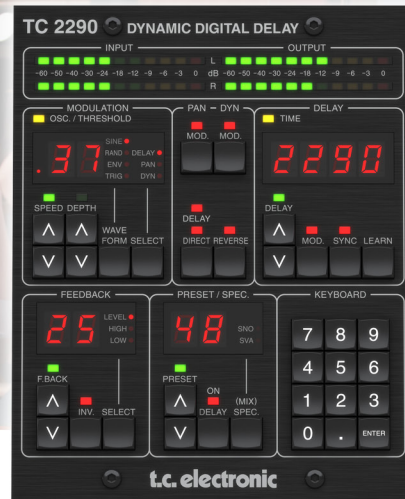

Desktop Controllers

TC2290-DT

Legendary Dynamic Delay Plug-In with Dedicated Desktop Interface and Signature Presets

- Desktop controlled plug-in brings legendary TC2290 dynamic delay to your DAW
- Complete delay solution with extensive modulation capabilities for your favorite audio software
- High-quality tactile interface with authentic “look and feel” of celebrated TC2290 rack delay
- Custom-designed signature presets featuring world-class artists and recording engineers
- High-resolution input/output meters for accurate signal monitoring
- DAW tempo, automation and project recall support
- Award-winning TC ELECTRONIC algorithms for cutting-edge effects
- Powered by USB - ready for Mac* and PC
- Standard VST*, Audio Units* and AAX* plug-in processing, compatible with all major DAWs including Pro Tools*, Cubase*, Nuendo*, Logic Pro*, GarageBand* and Ableton Live*
- 3-Year Warranty Program*
- Designed and engineered in Denmark

TC2290-DT is a groundbreaking, versatile delay solution that features a dedicated hardware interface with full DAW integration and powerful signature presets that will fuel your inspiration and add instant character to your tracks.

Capable of conjuring up virtually any conceivable delay type, TC2290-DT makes it easy to vitalize your tracks with everything from crisp repeats, to complex delay rhythms and ultra-expressive modulated soundscapes.

TC2290-DT's sleek tactile controls and authentic tone recreations gives you total creative control of your delay, allowing you to explore and experiment to your heart's content. With its superior sound quality and extremely musical response, TC2290-DT is like adding another musical instrument to the mix!