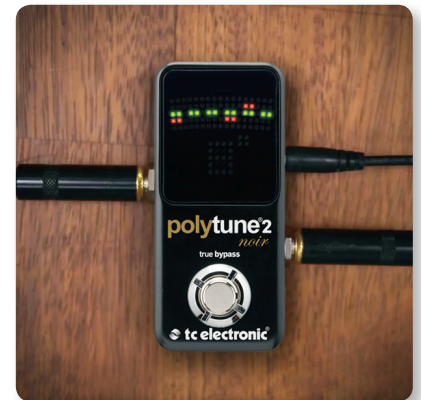

POLYTUNE 2 NOIR

Ultra-Compact Tuner with Polyphonic, Chromatic and Strobe Modes plus 109-LED Display for Ultimate Tuning Performance

- Ultra-compact tuner with polyphonic, chromatic and strobe tuning for fast and accurate tuning
- Super-bright 109-LED display and an ambient light detector provide an instant and clear readout in all viewing conditions
- Tiny footprint easily fits on any pedal board
- Polyphonic tuning allows you to tune all your strings at once
- Lightning-fast chromatic tuner offers 0.5 cent accuracy
- Ultra-precise strobe tuner gives you ± 0.1 cent accuracy for ultimate tuning performance
- Tuner magnet feature slows the needle when you get close to the target pitch, making it easy to tune up fast
- Automatically switches between polyphonic and monophonic tuning modes based on how many strings you play
- True bypass and silent tuning footswitch provides optimum clarity and zero high-end loss when the pedal is off
- Internal memory retains preferences even after power down so you only have to set things once
- Flat, "Drop D", and capo tuning settings for total tuning flexibility
- 3-Year Warranty Program*
- Designed and engineered in Denmark

Pitch Black

The first POLYTUNE NOIR raised the bar for how über-cool a tuner could be with its compact design and sleek black look. Now POLYTUNE 2 NOIR is here to rock pedalboards around the world! Featuring a super-bright LED display, an insanely-accurate strobe tuner and our groundbreaking polyphonic tuning mode, POLYTUNE 2 NOIR packs the most-innovative tuning technology into a tiny enclosure in the coolest color of all – basic Black. Tuning has simply never been more rock 'n' roll!