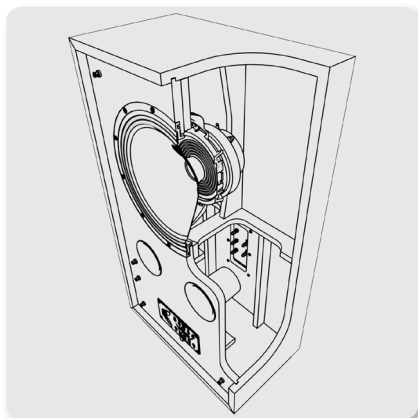

## CHEVIOT Enclosure

The enclosure is made following the original CHEVIOT design, but benefits from new high density materials that weren't available back in the 1970s. The resulting cabinet provides extreme rigidity to control low frequency performance, and boasts extensive bracing incorporating DMT (Differential Materials Technology) for proper driver coupling. The base of the enclosure features 8 mm coupling spikes that provide added stability, and help to dissipate unwanted energy that might otherwise detract from CHEVIOT's pristine performance.