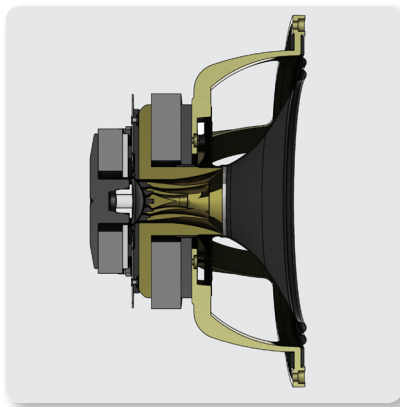

Studio Quality Audio In Your Home

The Dual Concentric driver used in CHEVIOT provides class-leading coherence and point-source imaging for that highly sought after truly natural sound. CHEVIOT's 500-Watt 12" dual driver delivers breathtaking dynamics, powerful transient response and unparalleled realism across a wide frequency range with an almost total lack of colouration. Many of the world's greatest hits have been recorded and mixed using **TANNOY** studio monitors, and listening to these speakers is like having the artist right there in your living room. Breathtaking yesterday; equally breathtaking today...