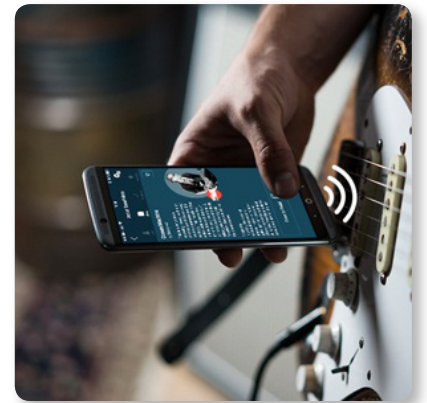

Your Vision, Your Sound!

Music is the truest expression of self – that's why it is your right to have your effect sound the way YOU want it to, no holds barred. With the TonePrint Editor you have full control over all effects parameters – so you can create your own signature TC sound.

[Get the Editor Now for PC/Mac](#)