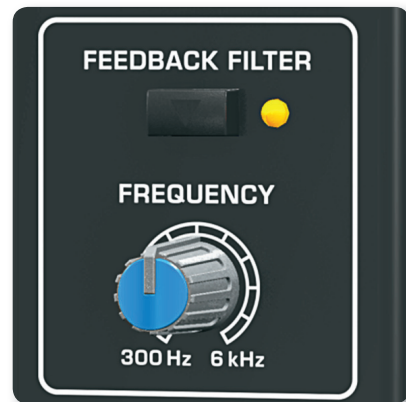

### Integrated Feedback Filter and Sound Processor

The built-in adjustable feedback filter helps eliminate annoying squeals and howls so you can crank up the volume, allowing you to hear yourself above all the raging chaos, a.k.a., your band! After all, the main reason to have a monitor is so you can hear yourself, right? The EUROLIVE F1320D helps you perform up to your true potential. Additionally, a built-in sound processor works behind the scenes, ensuring the ultimate in sound quality, overall system control and speaker protection.