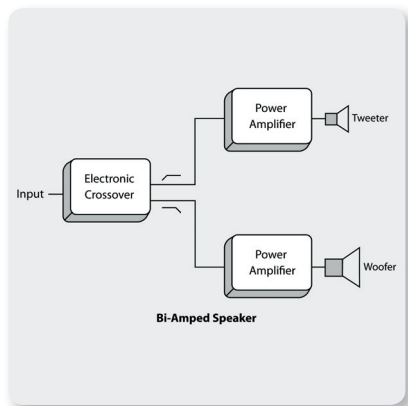

Portable Speakers

EUROLIVE

F1320D

Active 300-Watt 2-Way Monitor Speaker System with 12" Woofer, 1" Compression Driver and Feedback Filter

Class-D - Massive Power, Perfect Sound

Thanks to our revolutionary Class-D amplifier technology, we are able to provide you with enormous power and incredible sonic performance in an easy-to-use, ultra-portable and lightweight package. Class-D amplification makes all the difference, offering the ultimate in energy efficiency and eliminating the need for heavy power supplies and massive heat sinks. This amazing technology makes it possible to design and build extremely powerful products that are significantly lighter in weight than their traditional counterparts, while using less energy and protecting the environment.