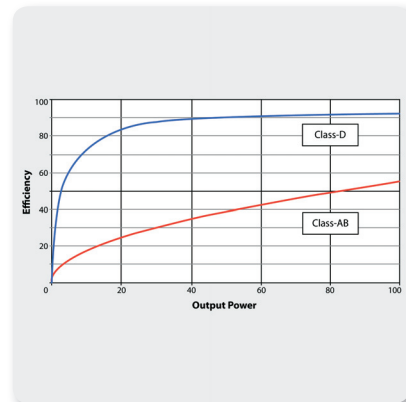

Portable Speakers

EUROLIVE

F1320D

Active 300-Watt 2-Way Monitor Speaker System with 12" Woofer, 1" Compression Driver and Feedback Filter

Class-D - Massive Power, Perfect Sound

Thanks to our revolutionary Class-D amplifier technology, we are able to provide you with enormous power and incredible sonic performance in an easy-to-use, ultra-portable and lightweight package. Class-D amplification makes all the difference, offering the ultimate in energy efficiency and eliminating the need for heavy power supplies and massive heat sinks. This amazing technology makes it possible to design and build extremely powerful products that are significantly lighter in weight than their traditional counterparts, while using less energy and protecting the environment.