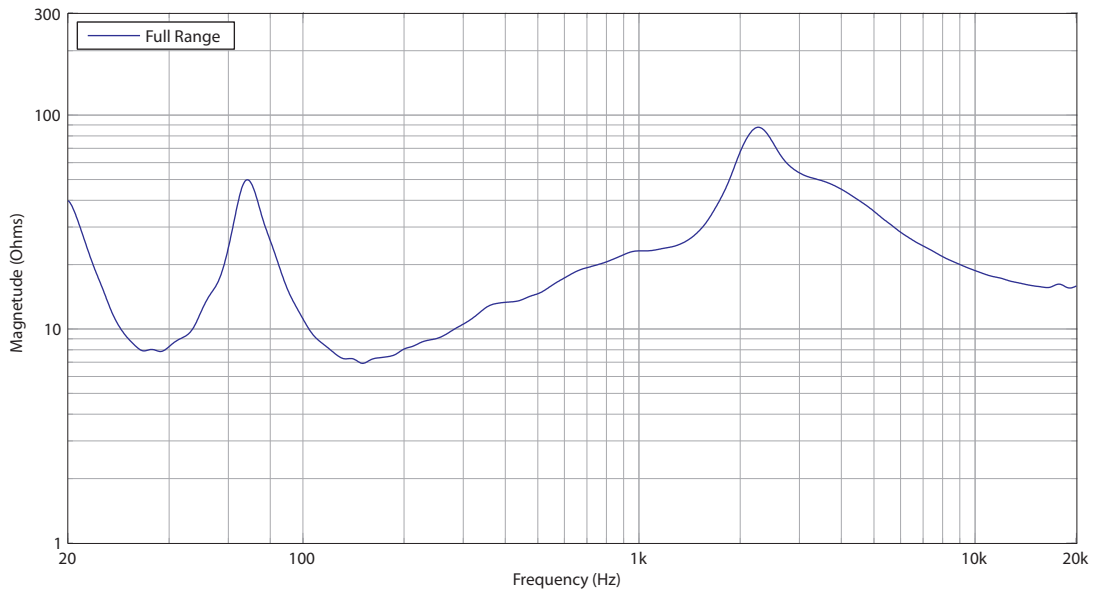

Portable

VENUE TVX152

2 Way 15" Full Range Loudspeaker for
Portable PA and Installation Applications

Frequency Response Sensitivity 1 W / 1 m

Impedance