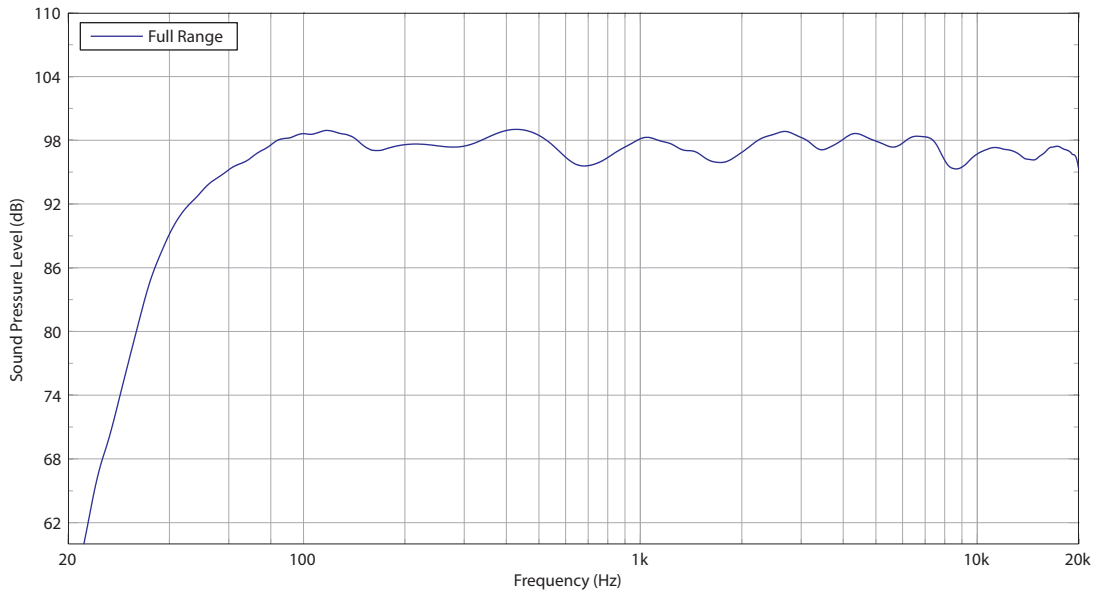

## Frequency Response Sensitivity 1 W / 1 m