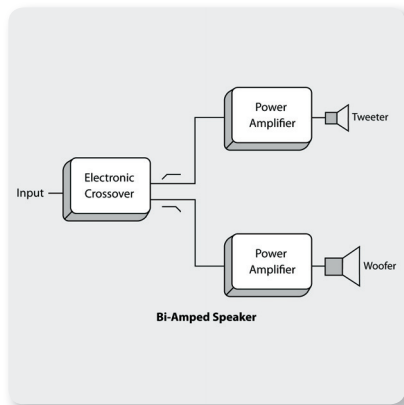

Portable Speakers

EUROLIVE B208D

Active 200-Watt 2-Way
PA Speaker System with
8" Woofer and
1.35" Compression Driver

Bi-Amplification - The Path to Absolute Signal Integrity

With its 200 ultra-clean Watts of digital output delivered through separately-powered drivers, courtesy of true bi-amping (2 amplifiers per speaker system), the B208D delivers high-resolution sound that really brings out the best in your music. While some of our competitors apply simple passive crossovers, which inaccurately separates the frequency spectrum and degrade driver performance, **BEHRINGER** has gone the extra mile – driving each woofer and tweeter with a separate amplifier for absolute signal integrity.

Custom-Engineered Transducers

Powerful, high-efficiency Class-D amplifiers and Switch Mode Power Supply technology coupled with state-of-the-art DSP functionality sure sounds impressive—but what about the part of the system you actually hear? Our LF (Low Frequency) and HF (High Frequency) transducers are designed specifically for each application – it's what sets us apart from the competition. When you buy a **BEHRINGER** active loudspeaker, you can rest assured the transducers inside have been engineered to perform flawlessly with every other element for truly professional results. The B208D cranks out massive quantities of low end, with articulate, detailed mids and crystal-clear highs.