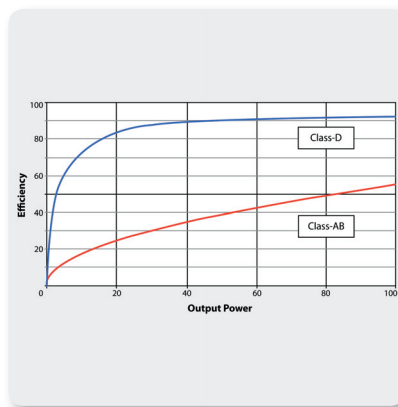

Portable Speakers

EUROLIVE

B208D

Active 200-Watt 2-Way
PA Speaker System with
8" Woofer and
1.35" Compression Driver

- Additional Line output allows linking of additional speaker systems
- Versatile trapezoidal enclosure design allows different positioning
  - Stand mounting with 35-mm pole socket
  - Tilts on its side for use as a floor monitor
- High-quality components and exceptionally rugged construction ensure long life
- 3-Year Warranty Program*
- Conceived and designed by BEHRINGER Germany

Class-D - Massive Power, Perfect Sound

Thanks to our revolutionary Class-D amplifier technology, we are able to provide you with enormous power and incredible sonic performance in an easy-to-use, ultra-portable and lightweight package. Class-D amplification makes all the difference, offering the ultimate in energy efficiency and eliminating the need for heavy power supplies and massive heat sinks. This amazing technology makes it possible to design and build extremely powerful products that are significantly lighter in weight than their traditional counterparts, while using less energy and protecting the environment.

Cut the Fat; Keep the Beef

We drew from our considerable experience to build the B208D performance-grade loudspeaker and made it lighter (14.7 lbs/6.7 kg) and more powerful. With custom-engineered Class-D power amps for the ultimate in power and efficiency, backed by SMPS (Switch Mode Power Supply) technology – the high-tech alternative to heavy transformers and massive heat sinks – your B208D loudspeaker can run cool all day and all night without even breaking a sweat – or your back!