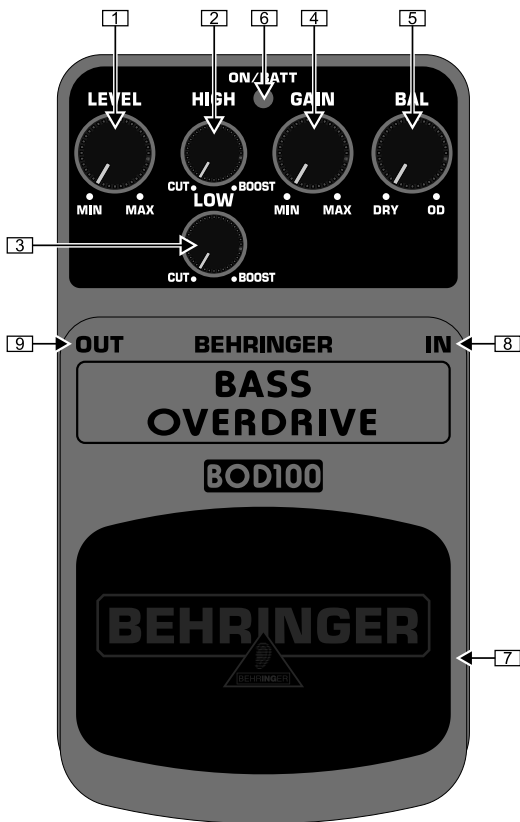

Thank you for showing your confidence in us by purchasing the BEHRINGER BASS OVERDRIVE BOD100. This high-quality effects pedal is specifically designed for bass applications. Thanks to its high-performance features you will achieve tube-like distortion, smooth sustain and super fat tone with maximum punch.

## 1. CONTROLS

Top view

- 1 The *LEVEL* control adjusts the output level.
- 2 The *HIGH* control allows you to boost/cut the high-frequency range.
- 3 The *LOW* control allows you to boost/cut the low-frequency range.
- 4 Use the *GAIN* control to adjust the amount of overdrive.
- 5 With the *BAL(ance)* control you can adjust the amount of the dry direct signal and the effect signal.
- 6 The *ON/BATT* LED illuminates when the effect is activated. It also serves as a battery level indicator.
- 7 Use the footswitch to activate/deactivate the effect.
- 8 Use this 1/4" TS *IN* connector to plug in the instrument cable.
- 9 The 1/4" TS *OUT* connector sends the signal to your amp.