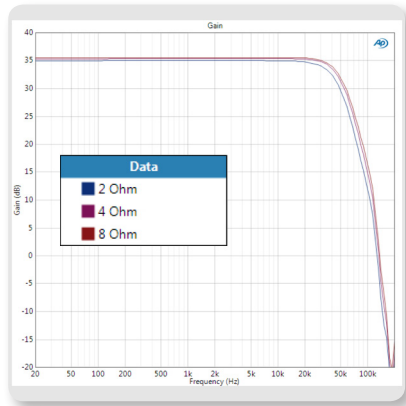

Portable Amplifiers

NX4-6000

Ultra-Lightweight 6000-Watt 4-Channel Class-D Power Amplifier with SmartSense Loudspeaker Impedance Compensation

SmartSense Impedance Compensation

Our new SmartSense Technology puts the punch back into Class-D amplification, providing vastly improved full-range frequency response with more powerfully-dynamic bass, and smoother high-frequency reproduction. The resulting output is no longer dependent on the actual load, but is rendered perfectly ruler flat via impedance compensation. NX4-6000’s design also incorporates a significantly-higher damping factor that yields better amplifier control over the loudspeaker for stronger audio reproduction – especially in the LF area.

Sound Value

Sporting massive output ratings, lightweight Class-D technology and an equally lightweight price tag – plus all the amenities a professional audio engineer could ask for – the BEHRINGER NX4-6000 power amplifier is a serious amp for your most demanding applications.

Experience the BEHRINGER NX4-6000 amplifier at your local dealer, or get yours online today, and find out why more and more professionals are turning to BEHRINGER amplifiers for their superb performance and extraordinary value.