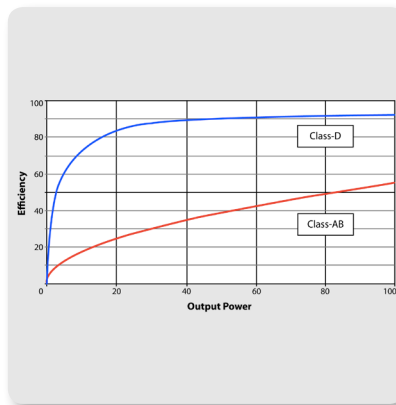

Portable Amplifiers

NX4-6000

Ultra-Lightweight 6000-Watt 4-Channel Class-D Power Amplifier with SmartSense Loudspeaker Impedance Compensation

- “Back-to-front” ventilation system prevents thermal buildup for reliable operation
- 3-Year Warranty Program*
- Designed and engineered in Germany

Class-D - Massive Power, Perfect Sound

Thanks to our High-Density Class-D amplifier Technology, we are able to provide you with enormous power and incredible sonic performance in an easy-to-use, ultra-portable and lightweight package. Class-D amplification makes all the difference, offering the ultimate in energy efficiency – and eliminating the need for heavy power supplies and massive heat sinks. This amazing technology makes it possible to design and build extremely-powerful products that are significantly lighter in weight than their traditional counterparts, while using less energy and protecting the environment.

Sublimely Simple Operation

The front panel controls and indicators provide your system’s vital signs at a glance. After pressing the Power button, the Power LED lights to show the amp is ready for action. All channels feature positive-detent Gain controls with Signal LEDs that light when a signal is present, as well as Limit LEDs to indicate when the amplifier is running at full capacity. Just as elegant as the front, the rear panel is home to the combo XLR and ¼" TRS Input connectors, making the NX4-6000 compatible with virtually any source, balanced or unbalanced. Professional twist-lock speaker sockets are provided to ensure every drop of output power gets to your loudspeakers.