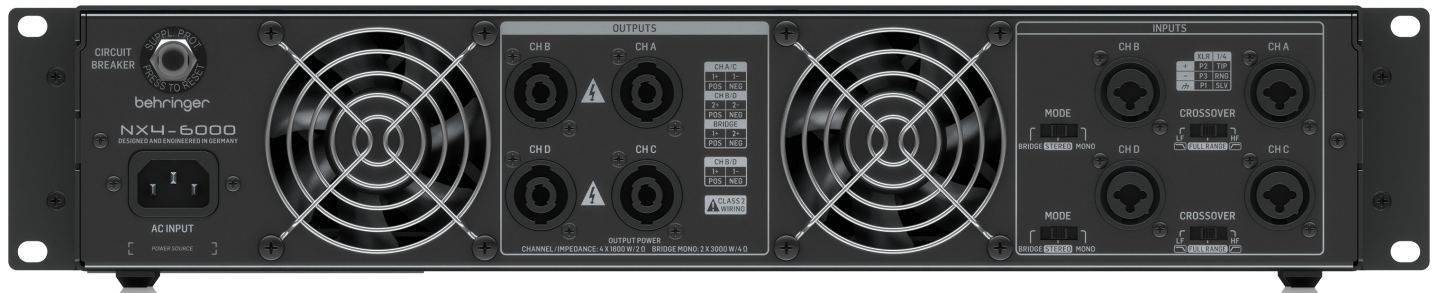

Portable Amplifiers

NX4-6000

Ultra-Lightweight 6000-Watt 4-Channel
Class-D Power Amplifier with SmartSense
Loudspeaker Impedance Compensation

For service, support or more information contact the BEHRINGER location nearest you:

Europe
MUSIC Tribe Brands UK Ltd.
Tel: +44156 273 2290
Email: CARECrea@music-group.com
CAREEnte@music-group.com
CARELife@music-group.com

USA/Canada
MUSIC Tribe Commercial NV Inc.
Tel: +1 702.800 8290
Email: CARECrea@music-group.com
CAREEnte@music-group.com
CARELife@music-group.com

Japan
MUSIC Tribe Services JP K.K.
Tel: +81 3 6231 0453
Email: CARECrea@music-group.com
CAREEnte@music-group.com
CARELife@music-group.com

MUSIC Tribe accepts no liability for any loss which may be suffered by any person who relies either wholly or in part upon any description, photograph, or statement contained herein. Technical specifications, appearances and other information are subject to change without notice. All trademarks are the property of their respective owners. MIDAS, KLARK TEKNIK, LAB GRUPPEN, LAKE, TANNÖY, TURBOSOUND, TC ELECTRONIC, TC HELICON, BEHRINGER, BUGERA and COOLAUDIO are trademarks or registered trademarks of MUSIC Group IP Ltd.
© MUSIC Group IP Ltd. 2018 All rights reserved.