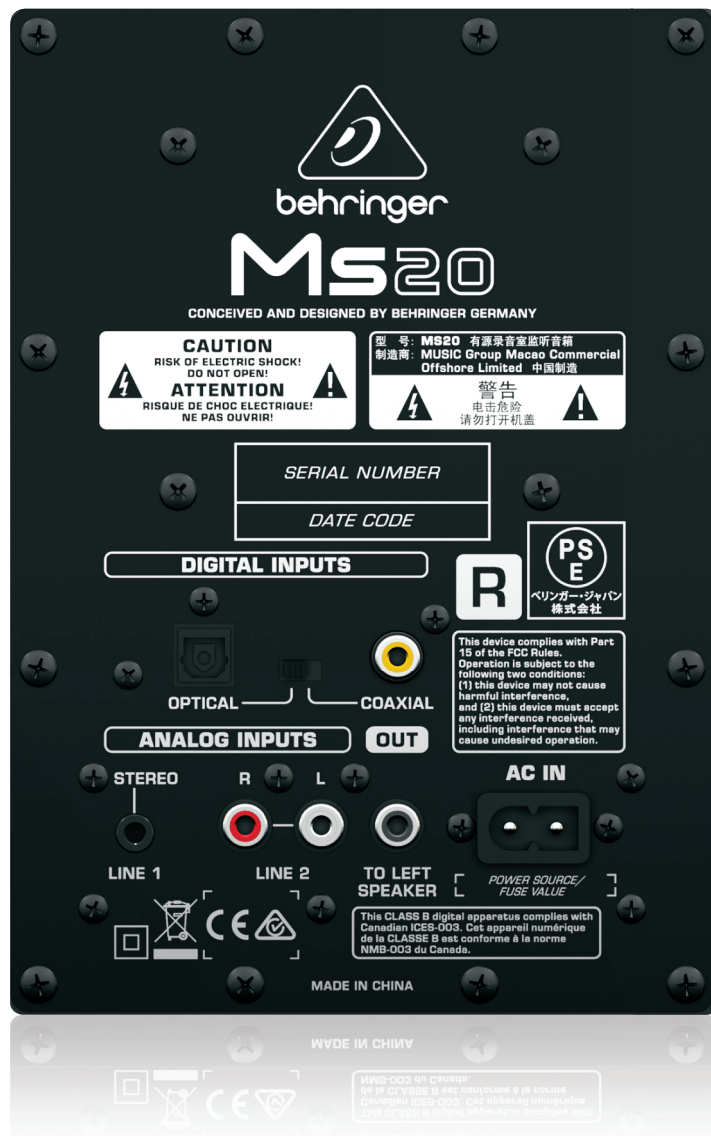

Multimedia Speakers

MS20

24-Bit/192 kHz Digital 20-Watt
Stereo Near Field Monitors

For service, support or more information contact the BEHRINGER location nearest you:

Europe
MUSIC Group Services UK
Tel: +44 156 273 2290
Email: CARE@music-group.com

USA/Canada
MUSIC Group Services NV Inc.
Tel: +1 702 800 8290
Email: CARE@music-group.com

Japan
MUSIC Group Services JP K.K.
Tel: +81 3 6231 0454
Email: CARE@music-group.com

MUSIC Group accepts no liability for any loss which may be suffered by any person who relies either wholly or in part upon any description, photograph, or statement contained herein. Technical specifications, appearances and other information are subject to change without notice. All trademarks are the property of their respective owners. MIDAS, KLARK TEKNIK, LAB GRUPPEN, LAKE, TANNÖY, TURBOSOUND, TC ELECTRONIC, TC HELICON, BEHRINGER, BUGERA and DDA are trademarks or registered trademarks of MUSIC Group IP Ltd.
© MUSIC Group IP Ltd. 2016 All rights reserved.