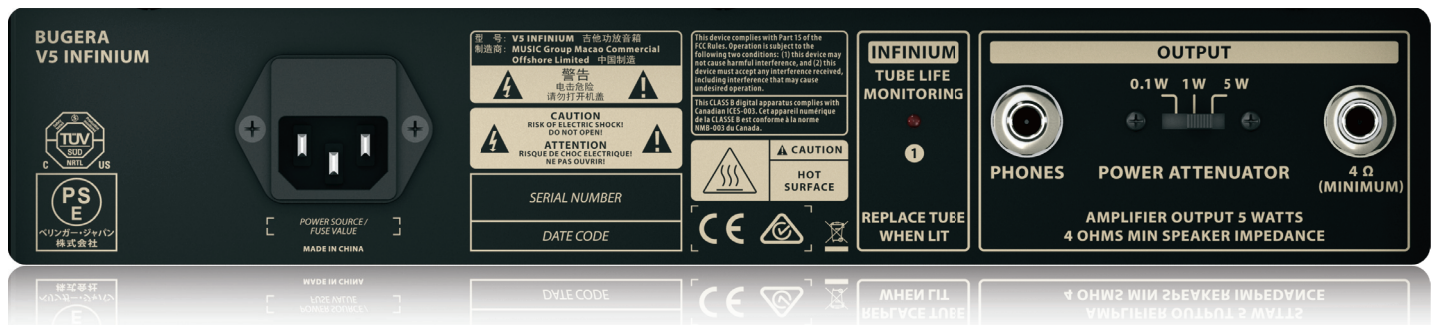

V5 INFINIUM

5-Watt Class-A Tube Amplifier Combo
with INFINIUM Tube Life Multiplier,
Original TURBOSOUND Speaker,
Reverb and Power Attenuator

For service, support or more information contact the BUGERA location nearest you:

Europe
MUSIC Group Services UK
Tel: +44 156 273 2290
Email: CARE@music-group.com

USA/Canada
MUSIC Group Services NV Inc.
Tel: +1 702 800 8290
Email: CARE@music-group.com

Japan
MUSIC Group Services JP K.K.
Tel: +81 3 6231 0454
Email: CARE@music-group.com

MUSIC Group accepts no liability for any loss which may be suffered by any person who relies either wholly or in part upon any description, photograph, or statement contained herein. Technical specifications, appearances and other information are subject to change without notice. All trademarks are the property of their respective owners. MIDAS, KLARK TEKNIK, LAB GRUPPEN, LAKE, TANNØY, TURBOSOUND, TC ELECTRONIC, TC HELICON, BEHRINGER, BUGERA and DDA are trademarks or registered trademarks of MUSIC Group IP Ltd.
© MUSIC Group IP Ltd. 2016 All rights reserved.