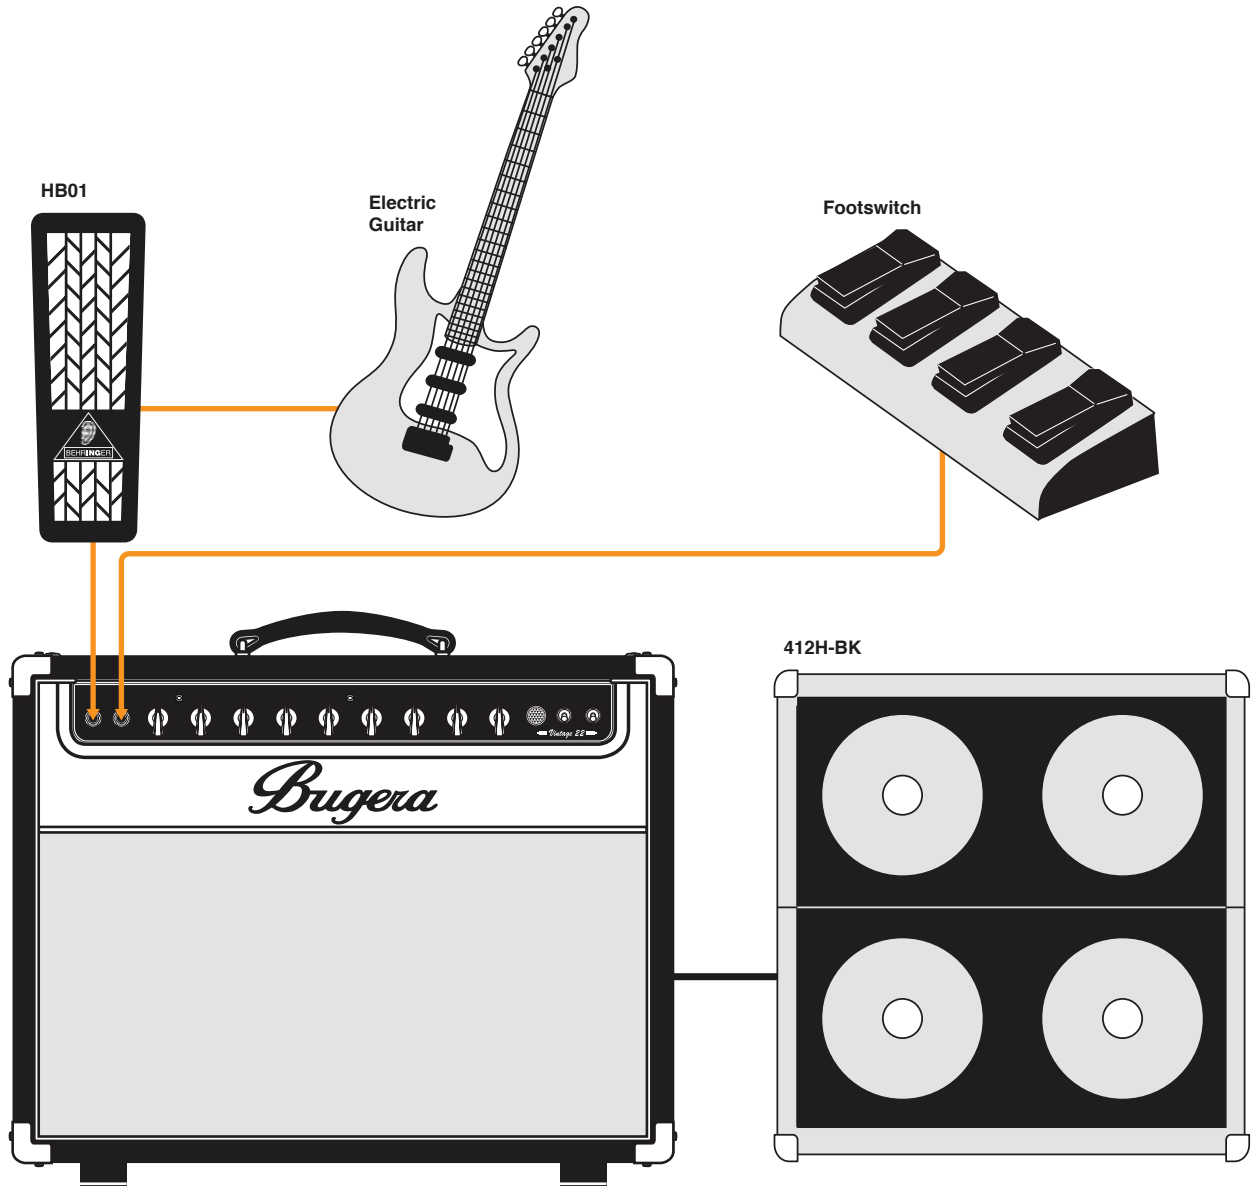

And if all these features weren't enough...

You also get an incredibly durable footswitch allowing you to select channels and engage the reverb without stopping mid-show. Whether you're making a record, practicing, or paying your dues on the dive bar circuit, the V22 can complement your craft with the gold-standard tones of the past—today!

Front Panel

Rear Panel

BUGERA V22

Boutique-Style 22-Watt Vintage 2-Channel Valve Combo with Reverb

Hook-up

Standard Setup with Extension Cabinet

BUGERA V22

Boutique-Style 22-Watt Vintage 2-Channel
Valve Combo with Reverb