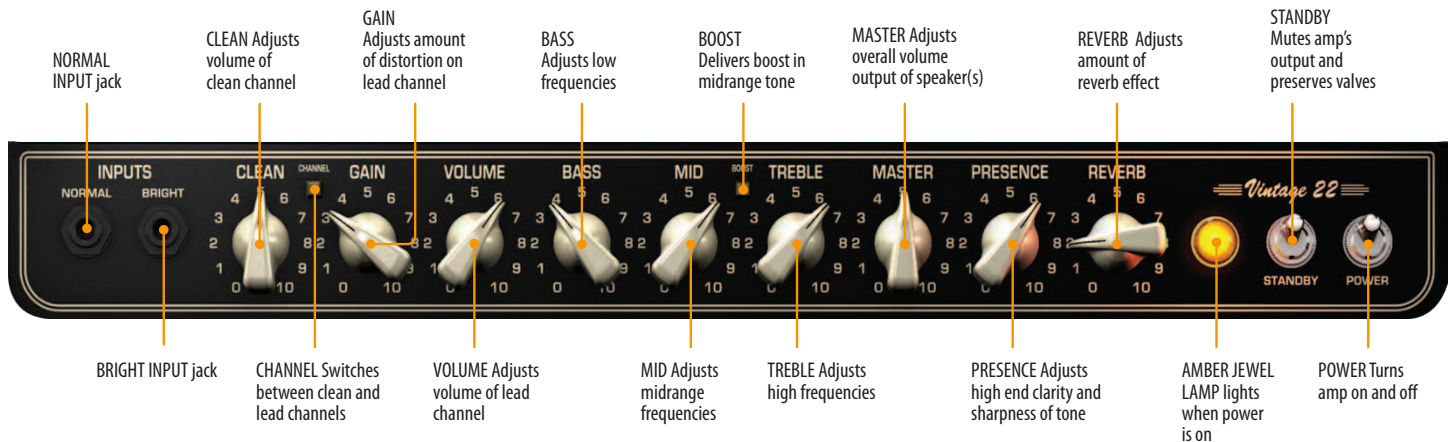

Voracious Vintage

The sound of the V22 begins with a two-channel (Clean and Lead) preamp. Plug into either the Bright or Normal inputs, then adjust the three-band EQ (Bass, Mid, Treble) and Presence control to create a sound all your own. Its three 12AX7 preamp tubes provide a vast feast of fuzz. Take your tone anywhere from dignified blues to garage-leveling madness.

The dual EL84 valves in the power stage propel its terse cockney tone through a BUGERA 12" speaker. If you need to feed more speakers, the V22's Impedance switch makes it compatible with 4, 8 or 16 Ohms, making it compatible with just about any speaker cabinet you can find.

You also get reverb, but for utmost durability and sound, this classic effect is derived from a professional quality digital processor. The spring reverb found in antique amps sound great, but they're delicate and expensive to repair. This modern touch gives you a vintage-sounding reverb sound that's every bit as beautiful, but a million times less breakable.

And if all these features weren't enough...

You also get an incredibly durable footswitch allowing you to select channels and engage the reverb without stopping mid-show. Whether you're making a record, practicing, or paying your dues on the dive bar circuit, the V22 can complement your craft with the gold-standard tones of the past—today!

Front Panel